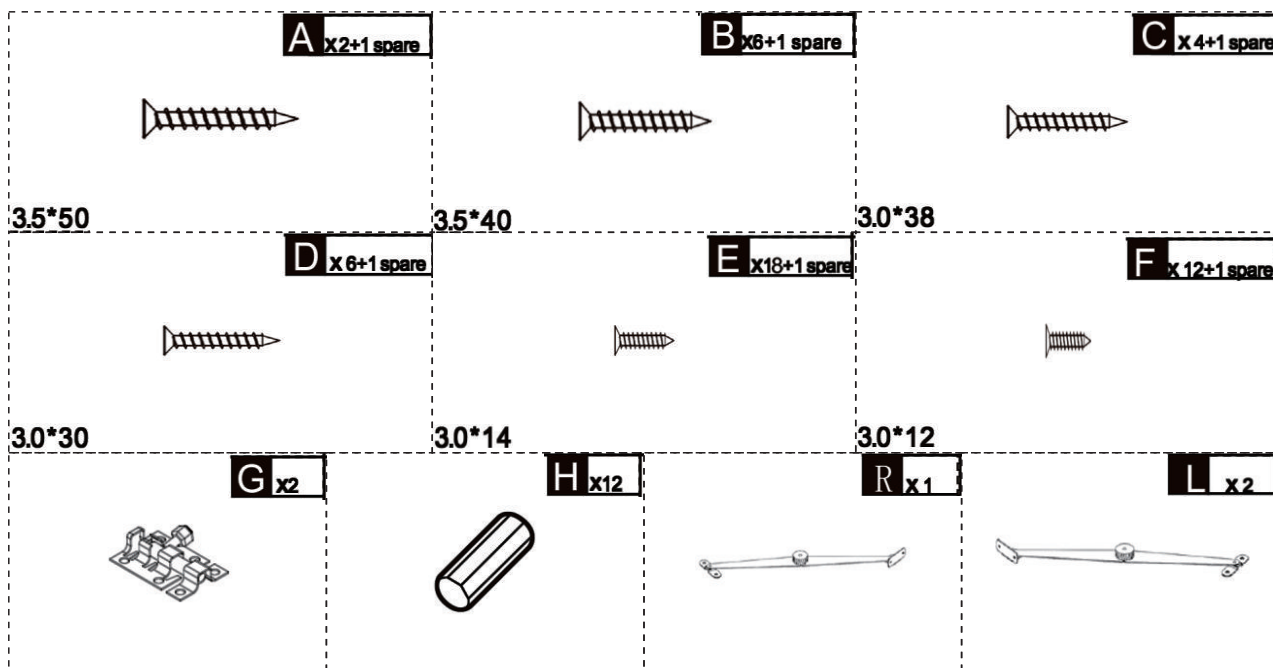

PARTS

HARDWARE

H x8

G x1

F x6

3.0*12

C x4

3.0*38